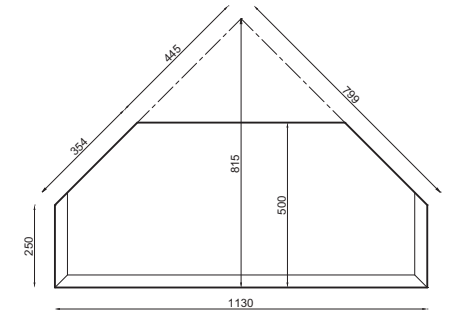

▲ **9701 Additional Shelf for 5781 Storage Unit**
Can be ordered separately
W 452 D 260 H 50