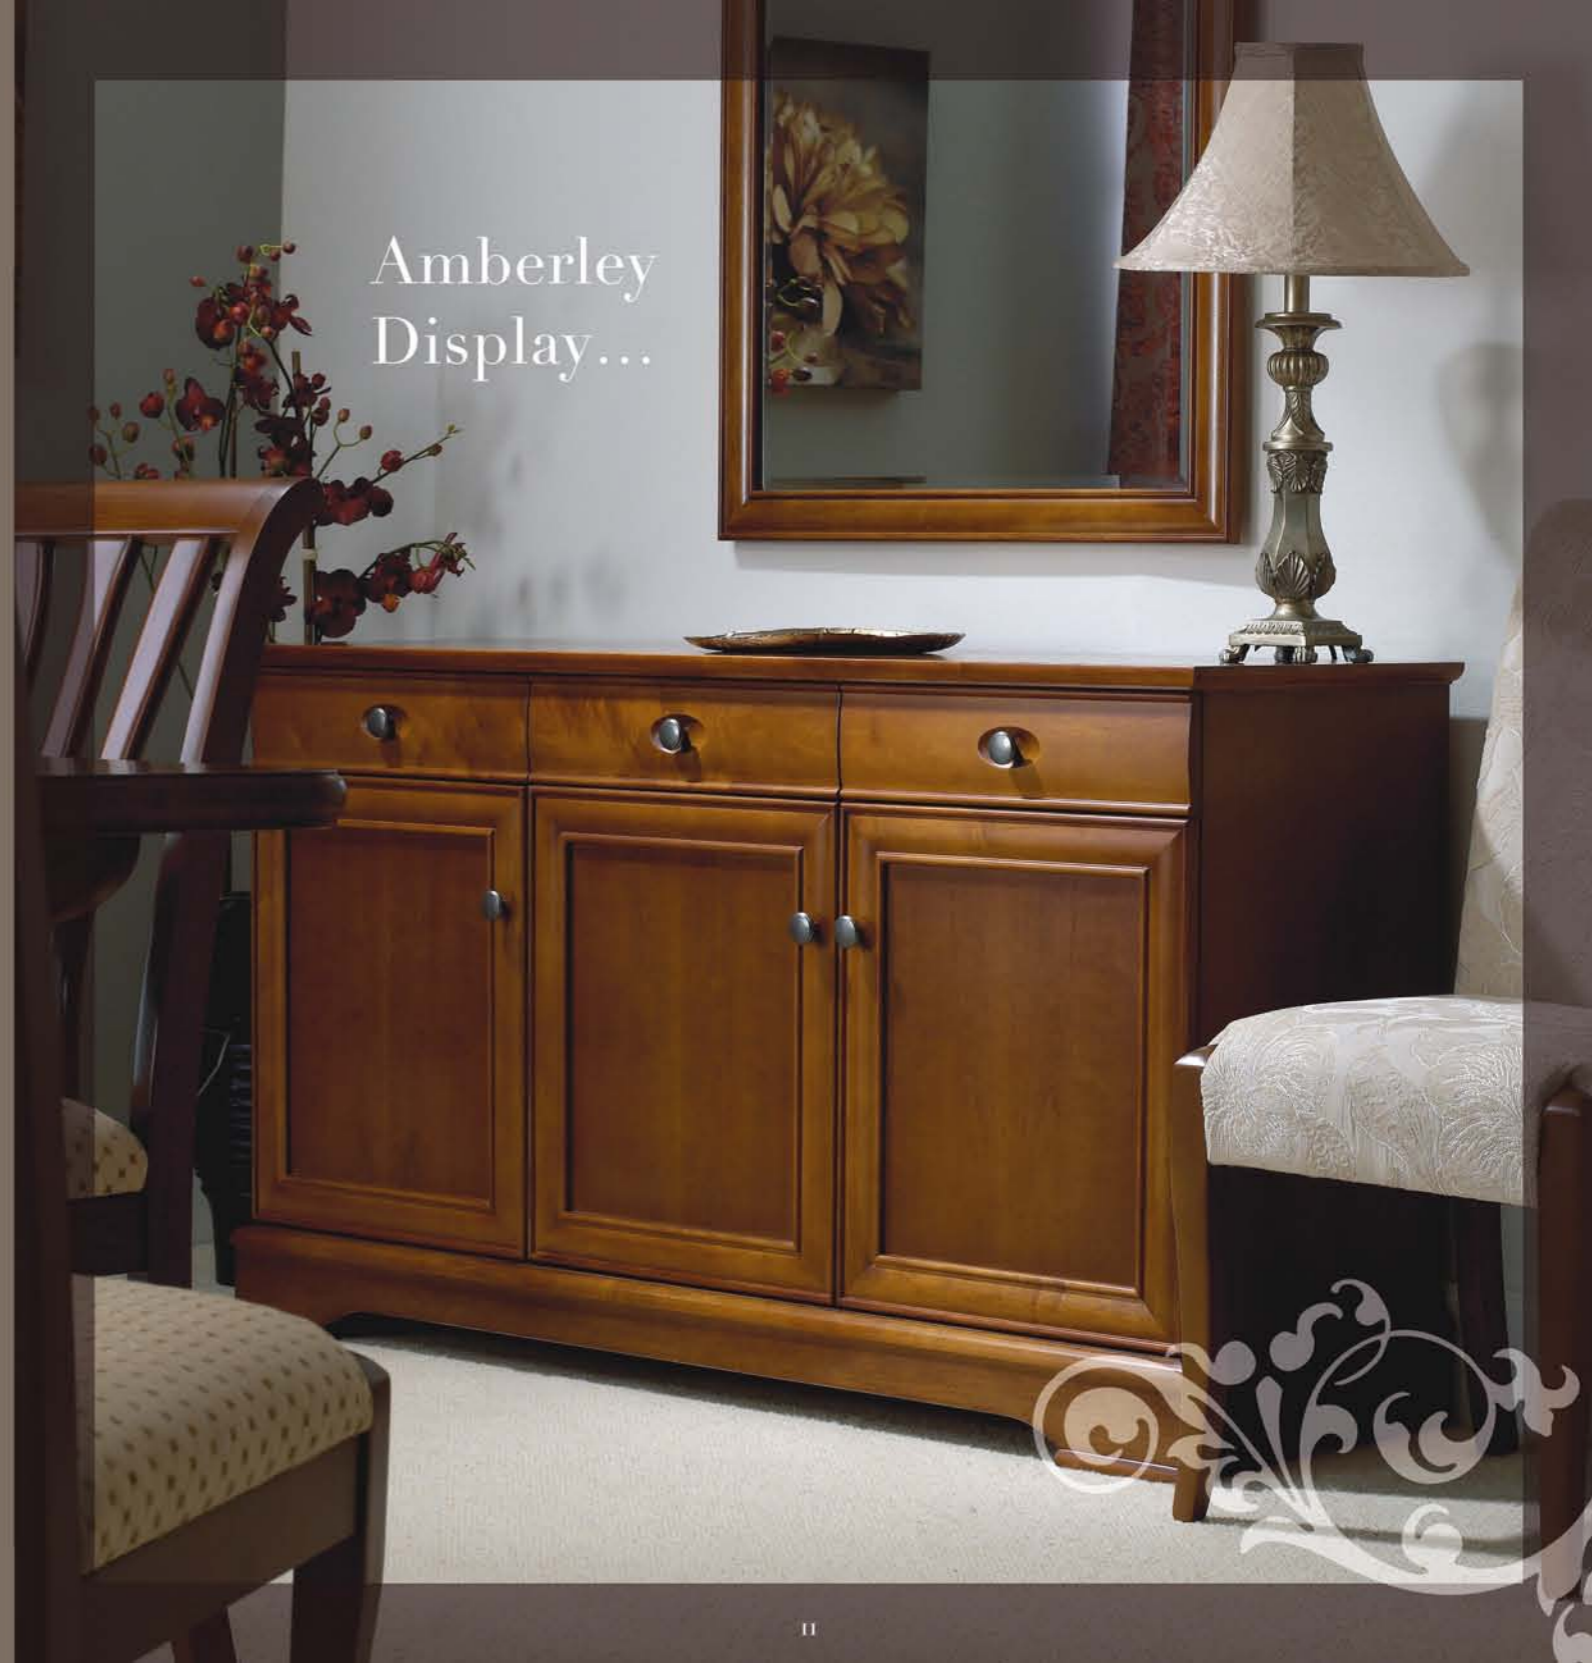

4 Door Sideboard with 2 Large Drawers	Model No	3 Door and 3 Draw Sideboard	Model No	2 Door Sideboard	Model No
H: 80cm/31 1/2" W: 184cm/72" D: 47cm/18 1/2"	Cherry: A5572 Walnut: A4472	H: 80cm/31 1/2" W: 139cm/55" D: 47cm/18 1/2"	Cherry: A5555SB Walnut: A4455SB	H: 80cm/31 1/2" W: 90cm/35" D: 47cm/18 1/2"	Cherry: A5533SB Walnut: A4433SB

All units and sideboards come with a single shelf per cupboard as standard.

Amberley
Display...